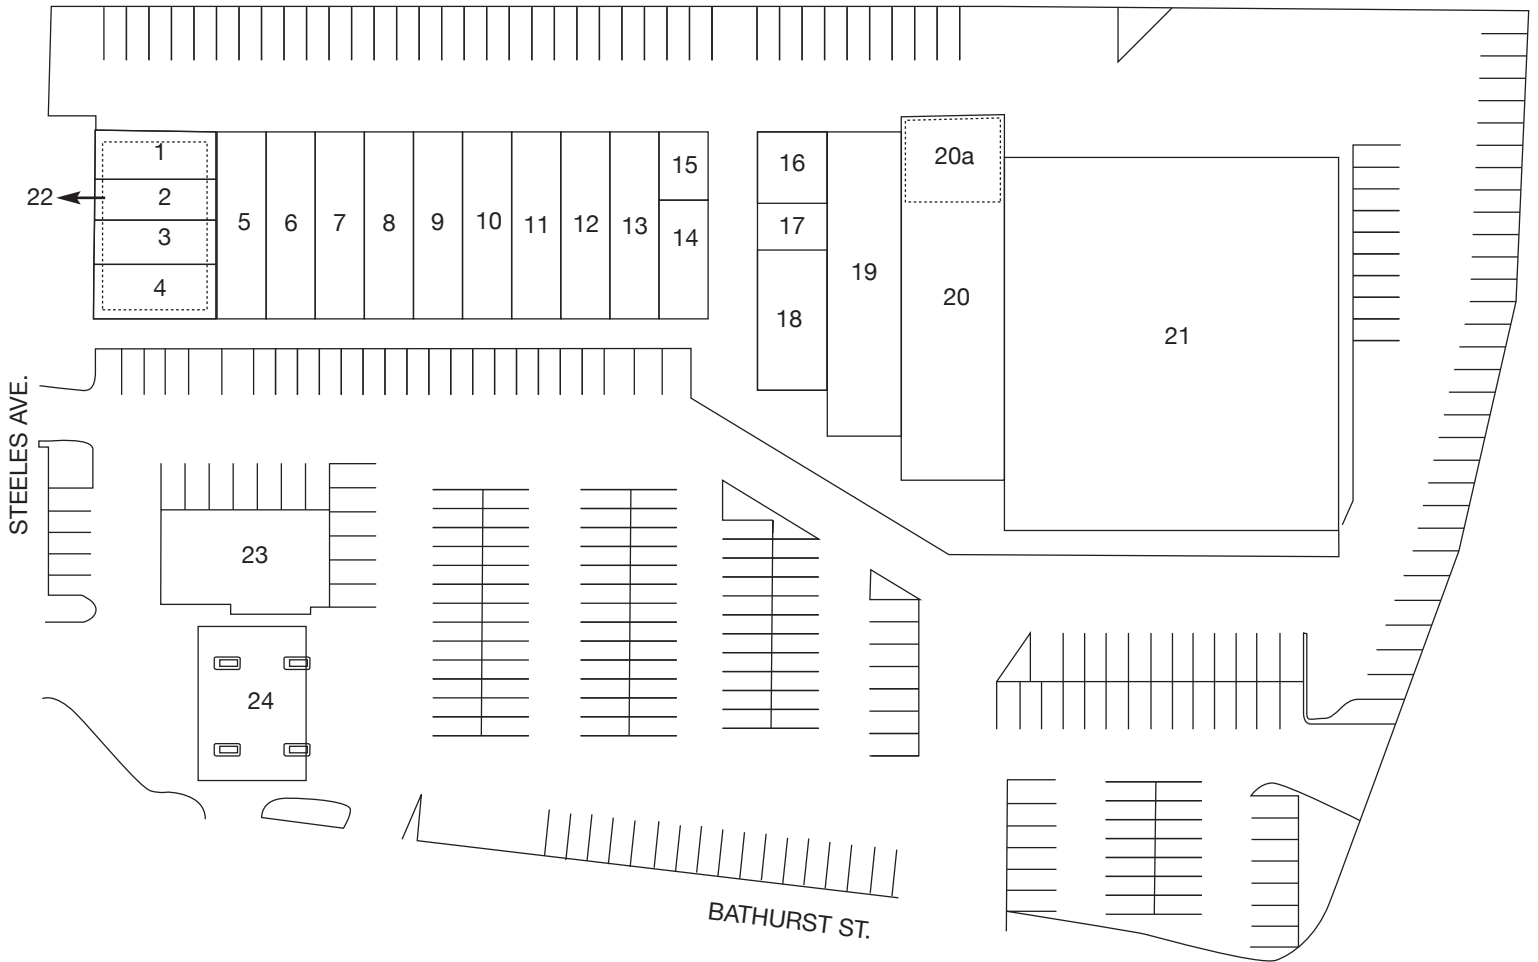

BATHURST STEELES PLAZA

6255 Bathurst Street, North York, ON

Tenants Include:

1. Hair Hair - Salon	907 sq. ft.	17. Lee's Shoe Clinic	420 sq. ft.
2. Nu Nu Nails	800 sq. ft.	18. Barkley Opticians	814 sq. ft.
3. Subway Sandwiches	801 sq. ft.	19. TD Canada Trust	5,135 sq. ft.
4. Panzerotto Pizza	1,500 sq. ft.	20. Shoppers Drug Mart	6,177 sq. ft.
5. Peter's Hairstylists	801 sq. ft.	20a Shoppers Drug Mart - Upper Level	1,794 sq. ft.
6. VIP Cleaners & Alterations	1,600 sq. ft.	21. Price Chopper	21,500 sq. ft.
7. Akiva's Food Mart Ltd.	2,522 sq. ft.	22. Bathurst/Steeles Health Centre - Upper Level	2,222 sq. ft.
8. Bloominghill Flower	1,261 sq. ft.	- Acupuncture Clinic	784 sq. ft.
9. Chic Boutique	1,439 sq. ft.	- Family Hearing Centre	523 sq. ft.
10. Basket's N' Stuf	600 sq. ft.	- Dr. M. Levy, Chiropractor	622 sq. ft.
11. Steeles Bakery	1,717 sq. ft.	23. Country Style	2,488 sq. ft.
12. Anton's Restaurant	1,794 sq. ft.	24. ESSO Gas Bar	
13. K. Edward Cigar & News	1,794 sq. ft.		
14. The Video Corner	1,350 sq. ft.		
15. M. Nadasi - M.D. Physician	600 sq. ft.		
16. Dr. S.A. Cooper, Dentist	1,794 sq. ft.		