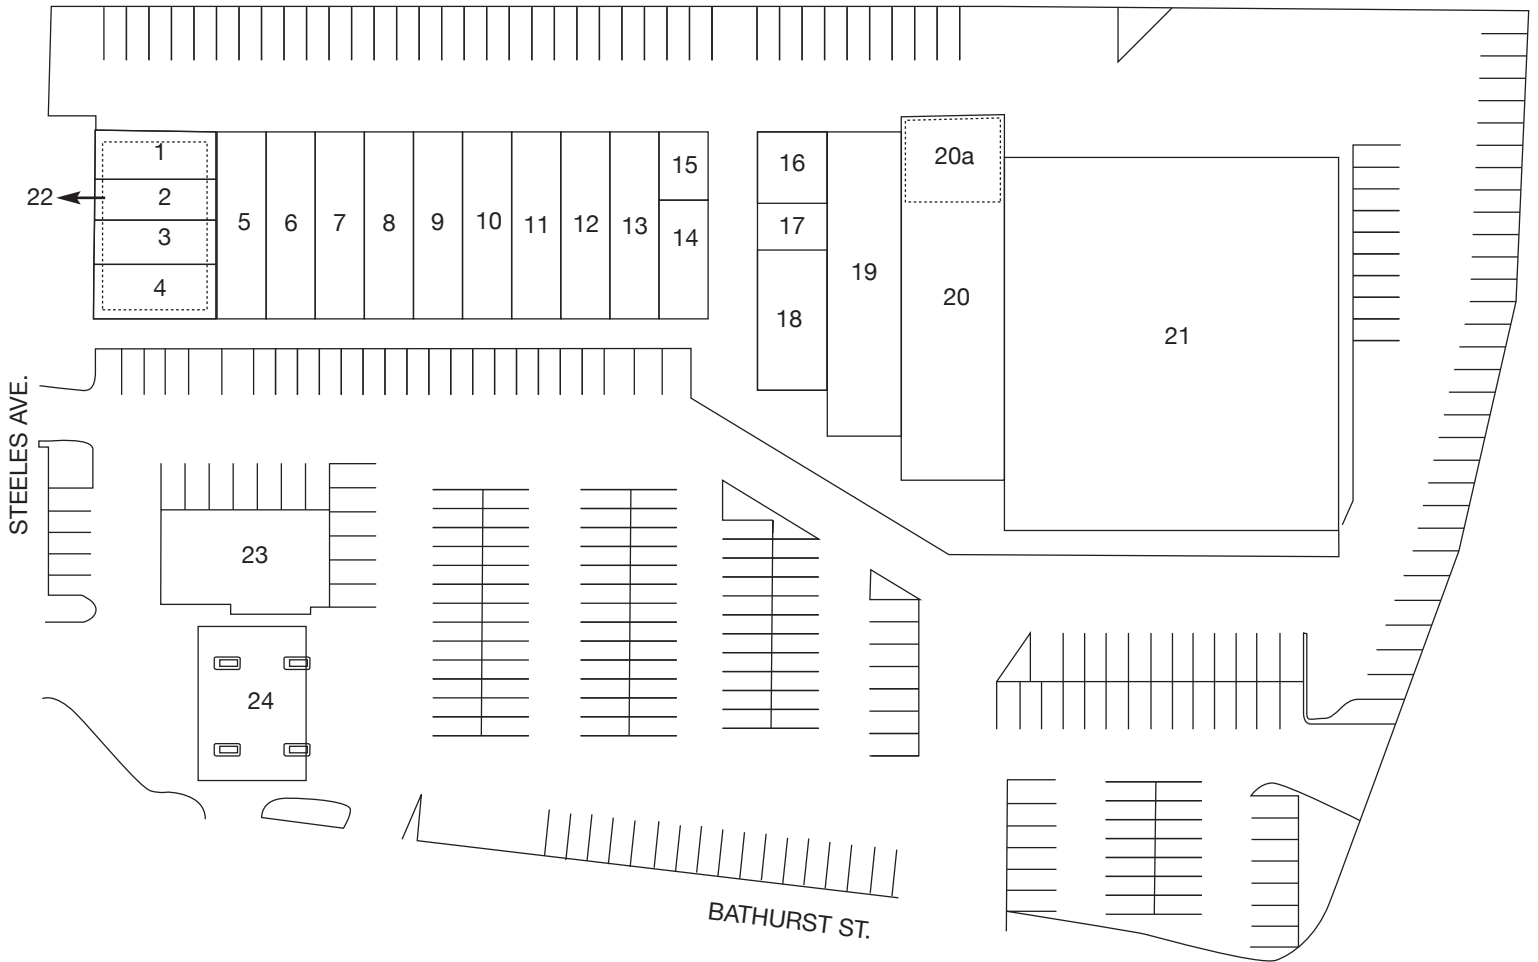

# BATHURST STEELES PLAZA

6255 Bathurst Street, North York, ON

## Tenants Include:

1. Hair Hair - Salon	907 sq. ft.	17. Lee's Shoe Clinic	420 sq. ft.
2. Nu Nu Nails	800 sq. ft.	18. Barkley Opticians	814 sq. ft.
3. Subway Sandwiches	801 sq. ft.	19. TD Canada Trust	5,135 sq. ft.
4. Panzerotto Pizza	1,500 sq. ft.	20. Shoppers Drug Mart	6,177 sq. ft.
5. Peter's Hairstylists	801 sq. ft.	20a Shoppers Drug Mart - Upper Level	1,794 sq. ft.
6. VIP Cleaners & Alterations	1,600 sq. ft.	21. Price Chopper	21,500 sq. ft.
7. Akiva's Food Mart Ltd.	2,522 sq. ft.	22. Bathurst/Steeles Health Centre - Upper Level	2,222 sq. ft.
8. Bloominghill Flower	1,261 sq. ft.	- Acupuncture Clinic	784 sq. ft.
9. Chic Boutique	1,439 sq. ft.	- Family Hearing Centre	523 sq. ft.
10. Basket's N' Stuf	600 sq. ft.	- Dr. M. Levy, Chiropractor	622 sq. ft.
11. Steeles Bakery	1,717 sq. ft.	23. Country Style	2,488 sq. ft.
12. Anton's Restaurant	1,794 sq. ft.	24. ESSO Gas Bar	
13. K. Edward Cigar & News	1,794 sq. ft.		
14. The Video Corner	1,350 sq. ft.		
15. M. Nadasi - M.D. Physician	600 sq. ft.		
16. Dr. S.A. Cooper, Dentist	1,794 sq. ft.		