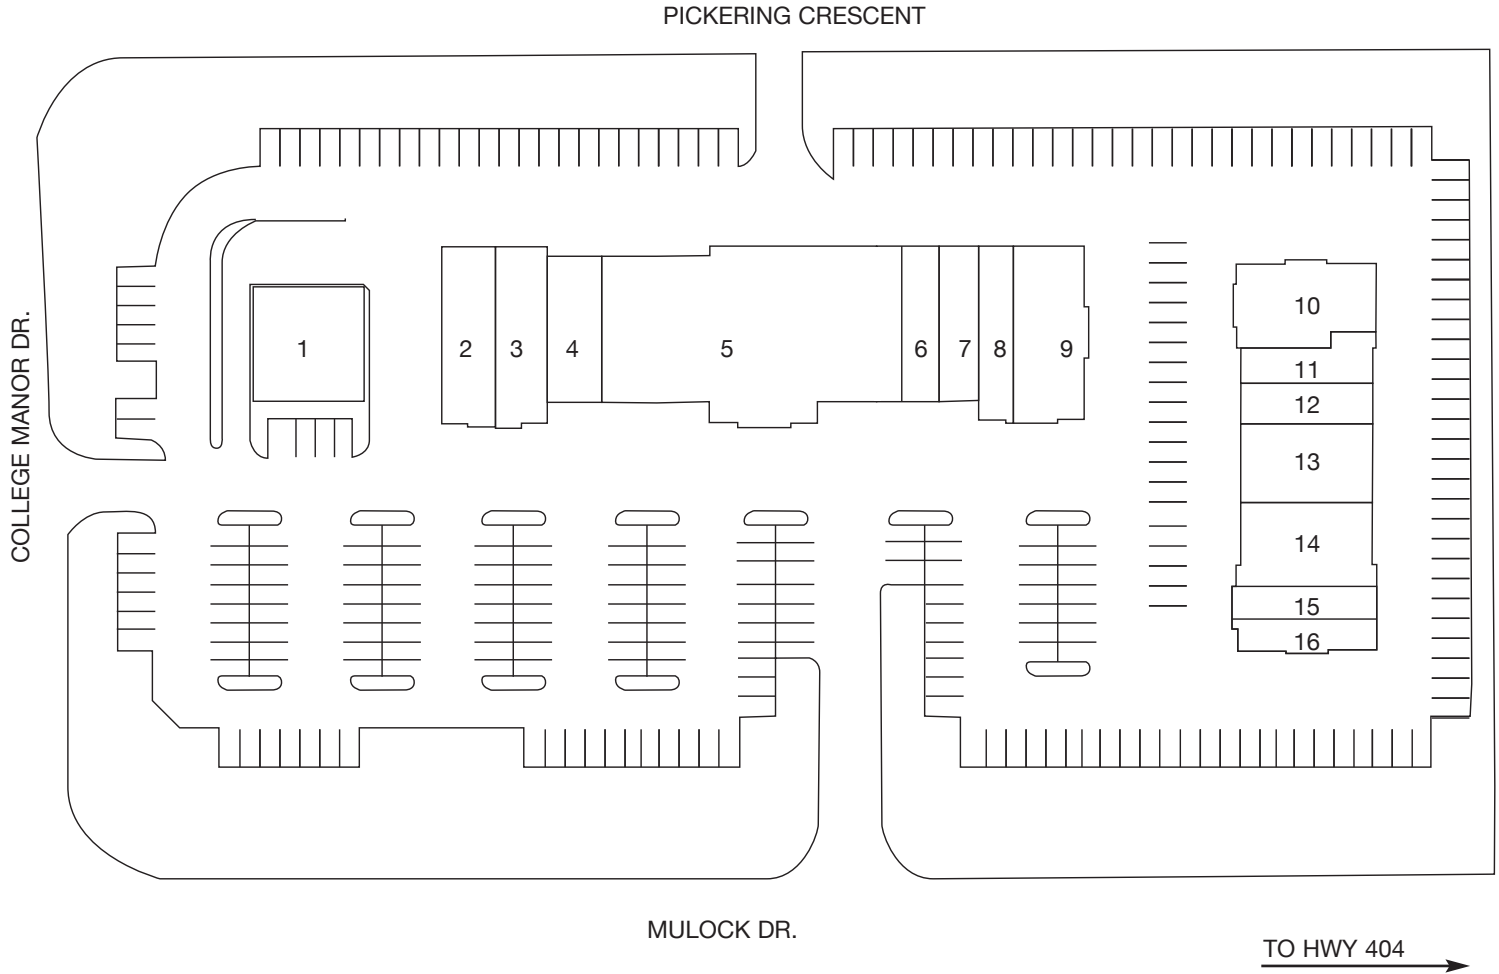

## Tenants Include:

1. Tim Hortons	2,700 sq. ft.	9. Pizza Pizza	2,550 sq. ft.
2. Kitchen Food Fair Convenience	1,731 sq. ft.	10. Symbol Dry Cleaners	2,189 sq. ft.
3. College Manor Veterinary Hospital	2,064 sq. ft.	11. Song's Natural Health Clinic	1,011 sq. ft.
4. Vladislav Shus Tov Dentistry	1,594 sq. ft.	12. Biggie Burgers	941 sq. ft.
5. Vince's Supermarket	12,166 sq. ft.	13. College Manor Health Centre	2,000 sq. ft.
6. The Big Catch	1,000 sq. ft.	14. College Manor Pharmacy	2,600 sq. ft.
7. Silver Sheer Hairstylist	1,000 sq. ft.	15. Box Office Movies	1,300 sq. ft.
8. King's Chef House Restaurant	1,438 sq. ft.	16. Dolphin Pools & Spas	1,361 sq. ft.