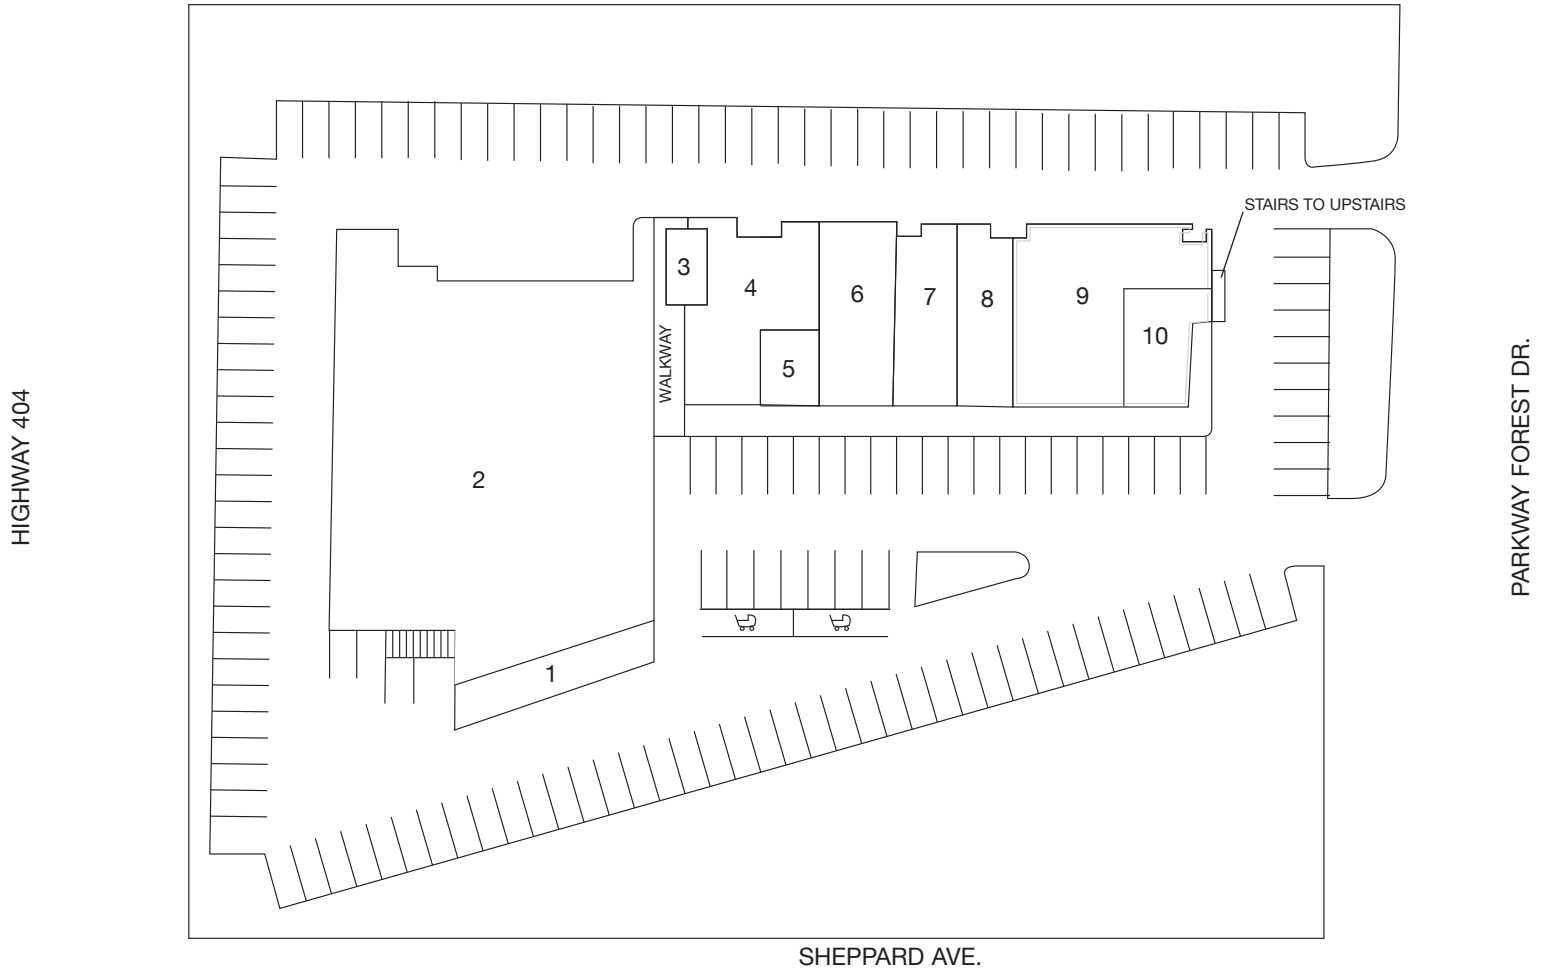

PARKWAY FOREST PLAZA

103-107 Parkway Forest Drive, North York, ON

Tenants Include: (MAIN LEVEL)

1. Tekka Japanese Restaurant	1,648 sq. ft.	6. Washworld Super Coin Laundry	1,556 sq. ft.
2. Food Land	12,223 sq. ft.	7. Subway Sandwiches	1,200 sq. ft.
3. Hair Line	722 sq. ft.	8. Forest Convenience	1,200 sq. ft.
4. La Dolce Vita Ristorante	1,636 sq. ft.	9. Health Drug Mart	3,681 sq. ft.
5. Parkway Cleaners	418 sq. ft.	10. Parkway Forest Medical Centre (Dr. F. Nazal)	

Tenants Include: (UPPER LEVEL)

51-1. Hair King	789 sq. ft.	50. Dental Office, Dr.'s Evan Cohen & Michael Macri	647 sq. ft.
54. Leisure Haven Massage Therapy	1,036 sq. ft.	51. Walk In Medical Clinic - Dr. Mok, Family Physician	673 sq. ft.
56. Dr. Herbert Ho, Medical Offices	780 sq. ft.		