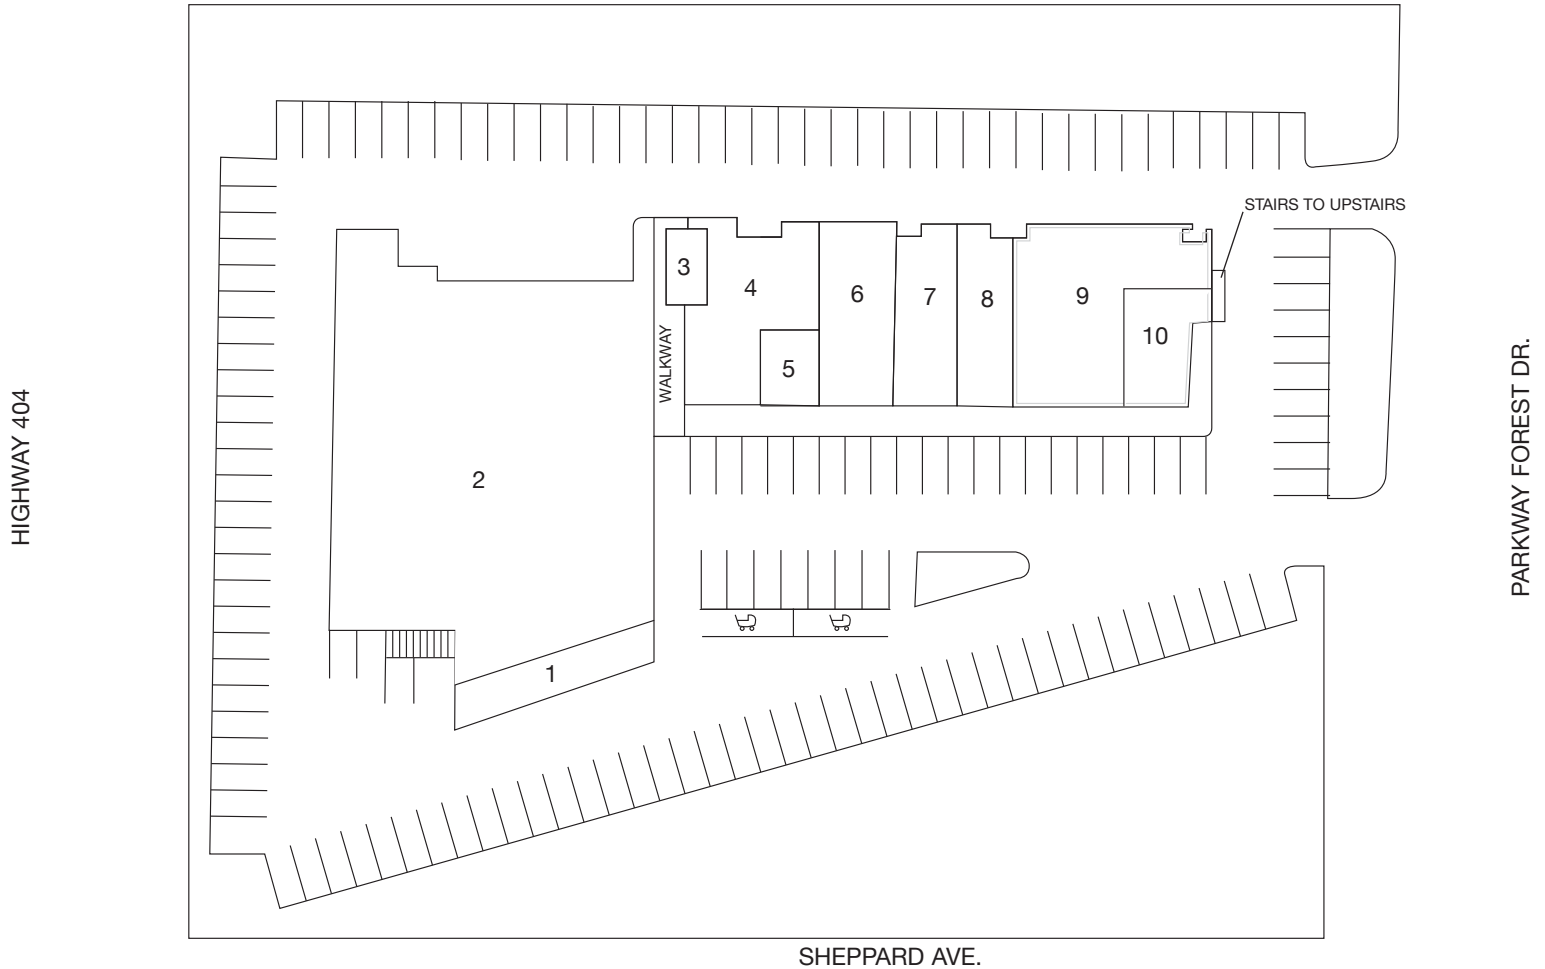

PARKWAY FOREST PLAZA

103-107 Parkway Forest Drive, North York, ON

Tenants Include: (MAIN LEVEL)

1. Tekka Japanese Restaurant	1,648 sq. ft.	6. Washworld Super Coin Laundry	1,556 sq. ft.
2. Food Land	12,223 sq. ft.	7. Subway Sandwiches	1,200 sq. ft.
3. Hair Line	722 sq. ft.	8. Forest Convenience	1,200 sq. ft.
4. Iqbal Kebob	1,636 sq. ft.	9. Health Drug Mart	3,681 sq. ft.
5. Parkway Cleaners	418 sq. ft.	10. Parkway Forest Medical Centre (Dr. F. Nazal)	

Tenants Include: (UPPER LEVEL)

51-1. Hair King	789 sq. ft.	50. Dental Office, Dr.'s Evan Cohen & Michael Macri	647 sq. ft.
54. Leisure Haven Massage Therapy	1,036 sq. ft.	51. Walk In Medical Clinic - Dr. Mok, Family Physician	673 sq. ft.
56. Dr. Herbert Ho, Medical Offices	780 sq. ft.		