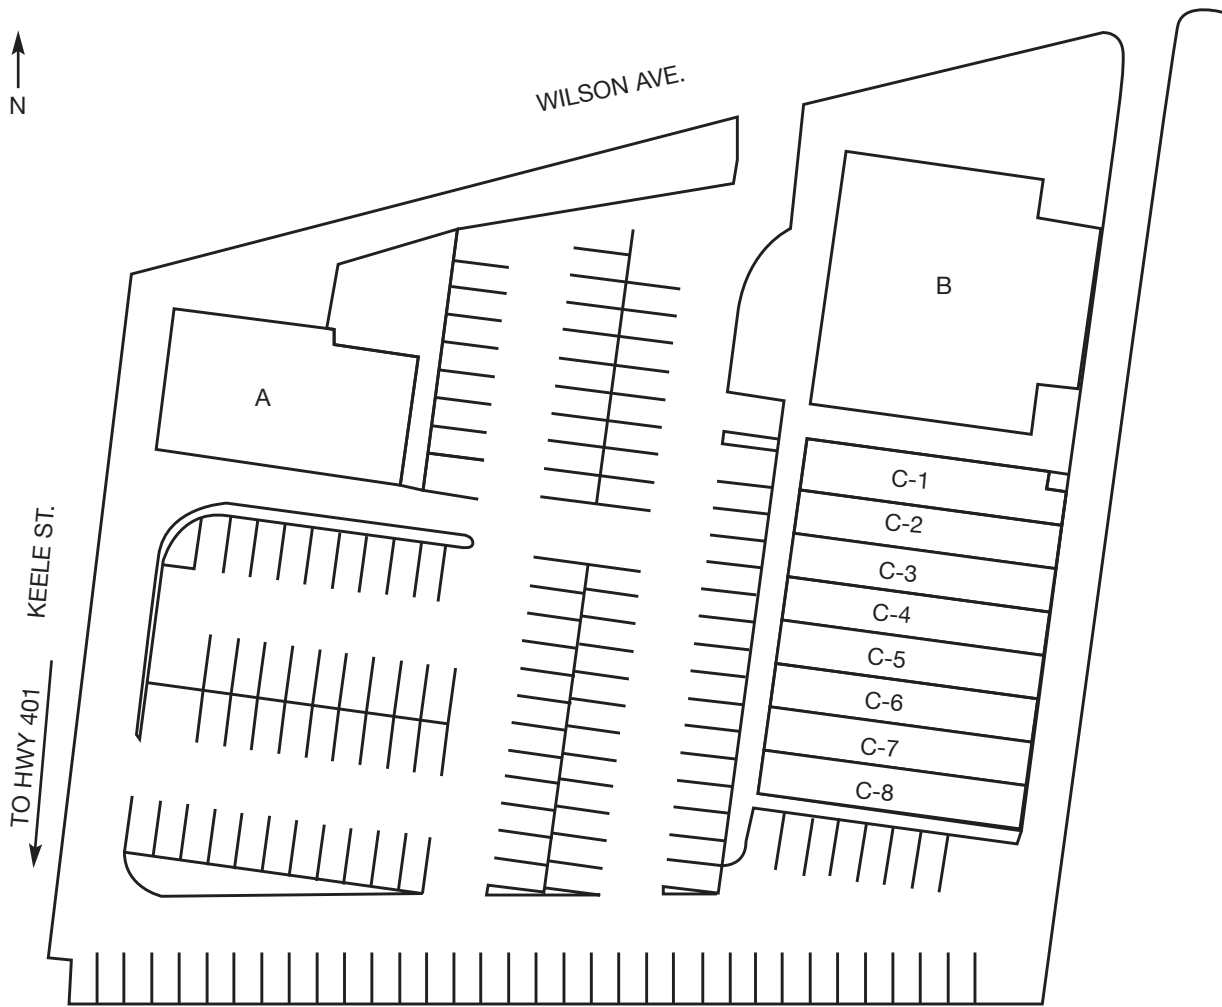

WYCLIFFE WILSON CENTRE

1077 Wilson Avenue, Toronto, ON

Tenants Include:

A. Burger King	3,343 sq. ft.	C4. Club De Soleil Tanning	1,260 sq. ft.
B. Swiss Chalet	6,514 sq. ft.	C5. Herbal Magic	1,260 sq. ft.
C1. Subway Sandwiches	1,225 sq. ft.	C6. Looking Good Day Spa	1,260 sq. ft.
C2. Dr. J.A. Johnson, Dentist	1,260 sq. ft.	C7. Dr. H. Kirsh, Chiropractor	1,260 sq. ft.
C3. JK Hairdesign	1,260 sq. ft.	C8. Pho Hoa Banh	1,260 sq. ft.