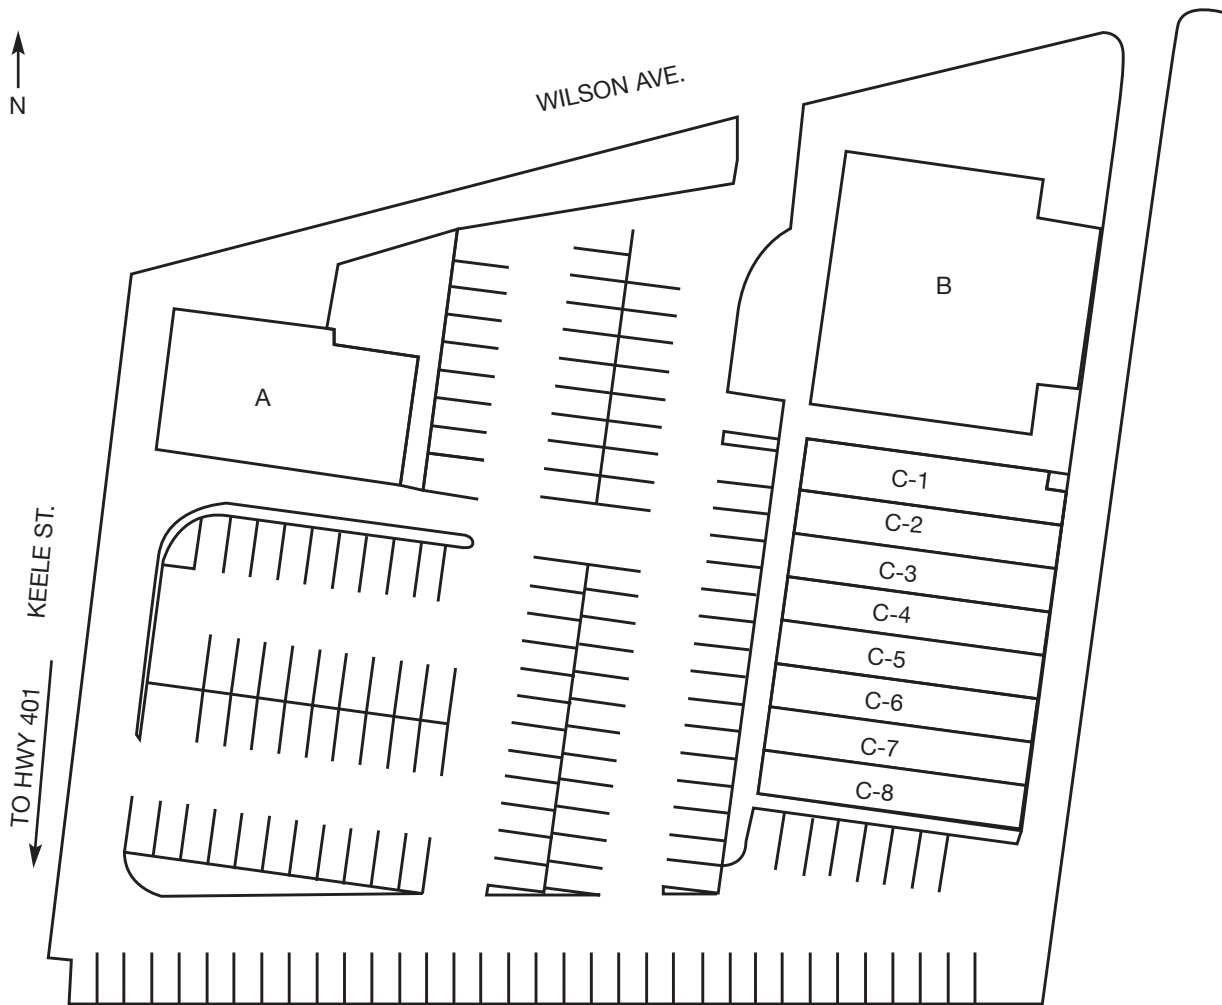

WYCLIFFE WILSON CENTRE

1077 Wilson Avenue, Toronto, ON

Tenants Include:

A. Burger King	3,343 sq. ft.	C4. Club De Soleil Tanning	1,260 sq. ft.
B. Swiss Chalet	6,514 sq. ft.	C5. Herbal Magic	1,260 sq. ft.
C1. Subway Sandwiches	1,225 sq. ft.	C6. Looking Good Day Spa	1,260 sq. ft.
C2. Dr. J.A. Johnson, Dentist	1,260 sq. ft.	C7. Dr. H. Kirsh, Chiropractor	1,260 sq. ft.
C3. JK Hairdesign	1,260 sq. ft.	C8. Pho Hoa Banh Restaurant	1,260 sq. ft.